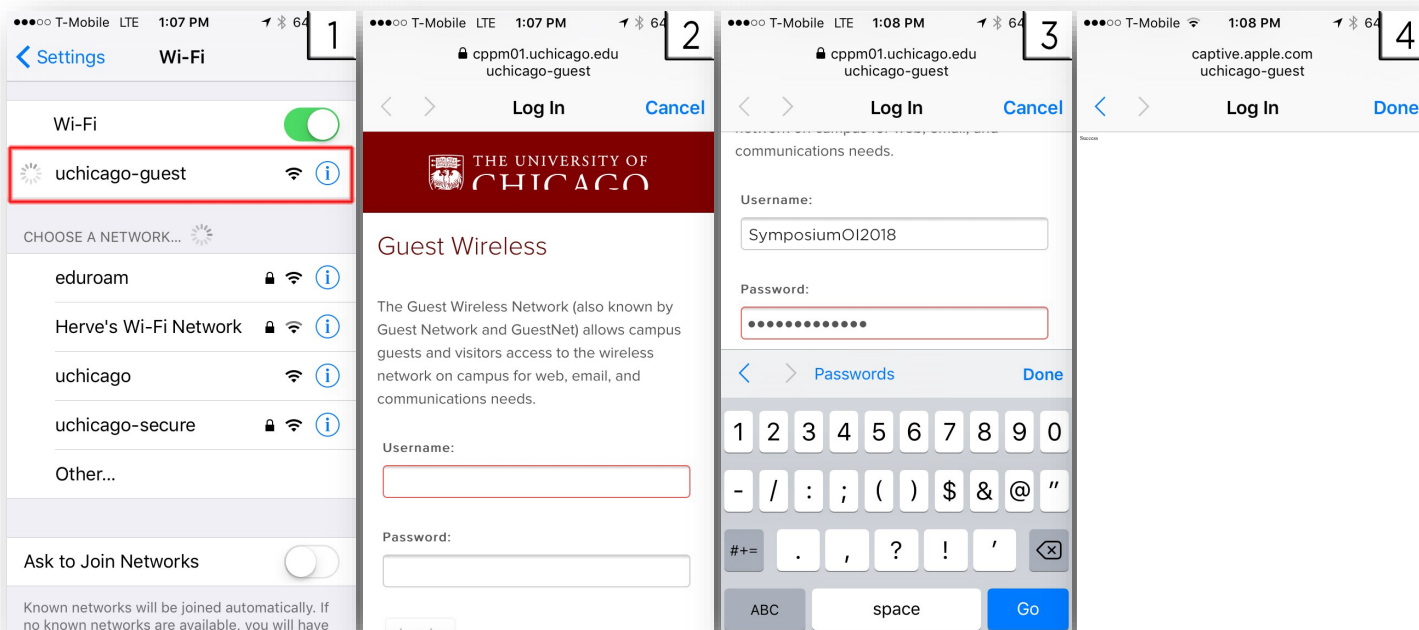

## Access to the UChicago Guest Wireless

To be able to connect to the UChicago network without being a UChicago member, you need to have a guest account, usually set up by the Oriental Institute IT Department.

Your access credentials for this course/workshop are:

**Username:** *SymposiumOI2018*

**Password:** *Outward-Appearance*

1. To access the wireless, connect your device to the wireless network 'uchicago guest'.
2. After a few seconds, the connection will be established and you will see the login screen.
3. Enter the credentials mentioned above and click 'Login'.
4. A few seconds later, a white screen should confirm with a tiny 'Success'. Access has been established.