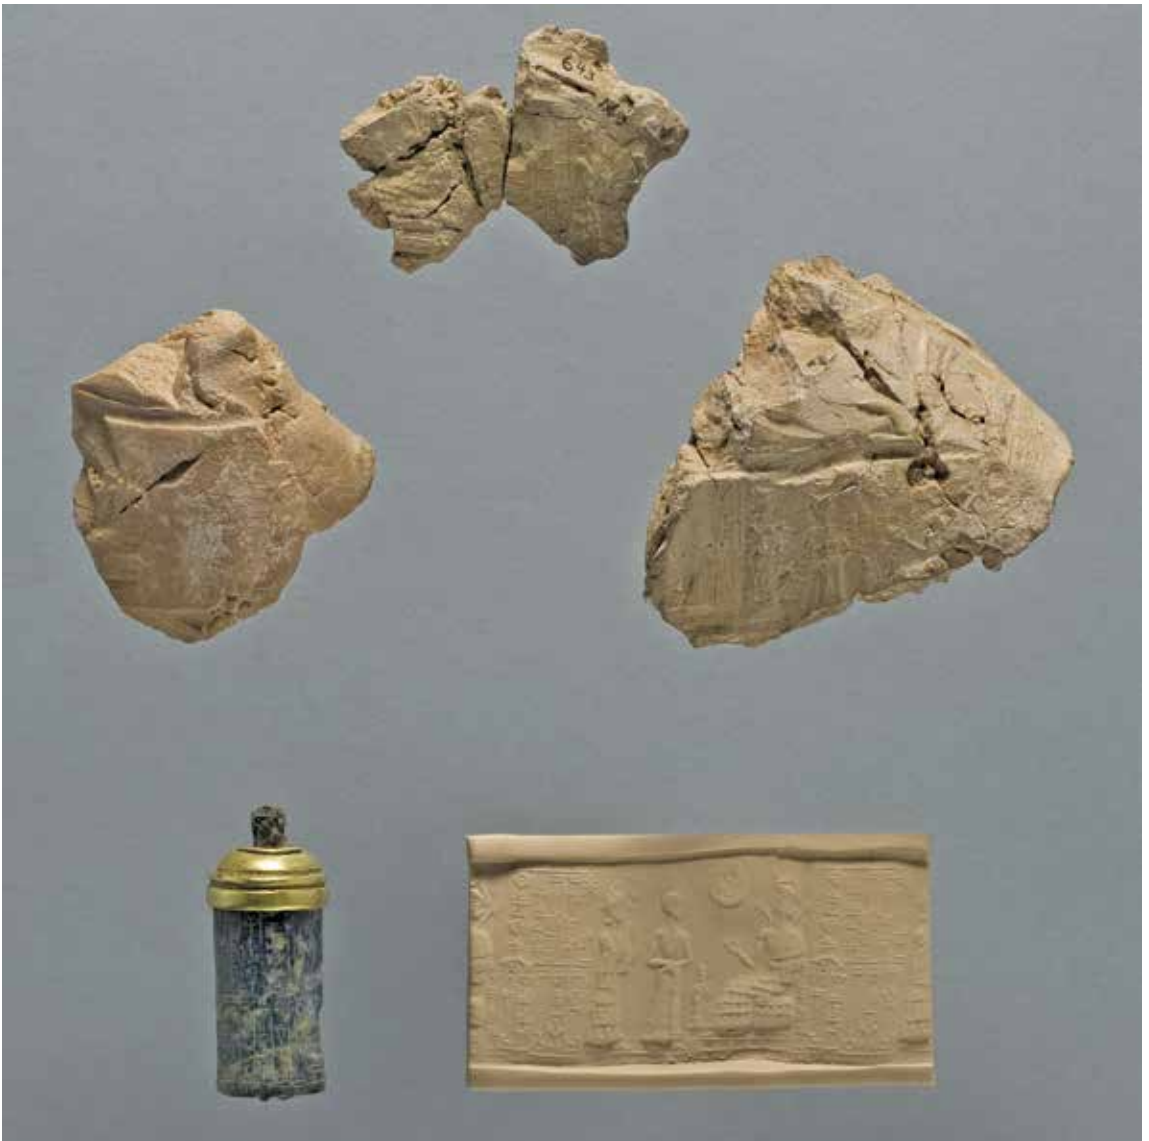

Bilalama seal (with modern impression) and sealings. Seal: lapis lazuli and gold with remains of copper alloy rod. Isin-Larsa period, ca. 1980 BC. Purchased in Baghdad, 1931. 4.2 × 2.0 cm. OIM A7468. D. 000070. Photos by Anna Ressman. The clay sealings were excavated by the Oriental Institute in 1930/1931 at the Palace of the Rulers at Tell Asmar. As. 30:T.650, 643; As. 31:T.256