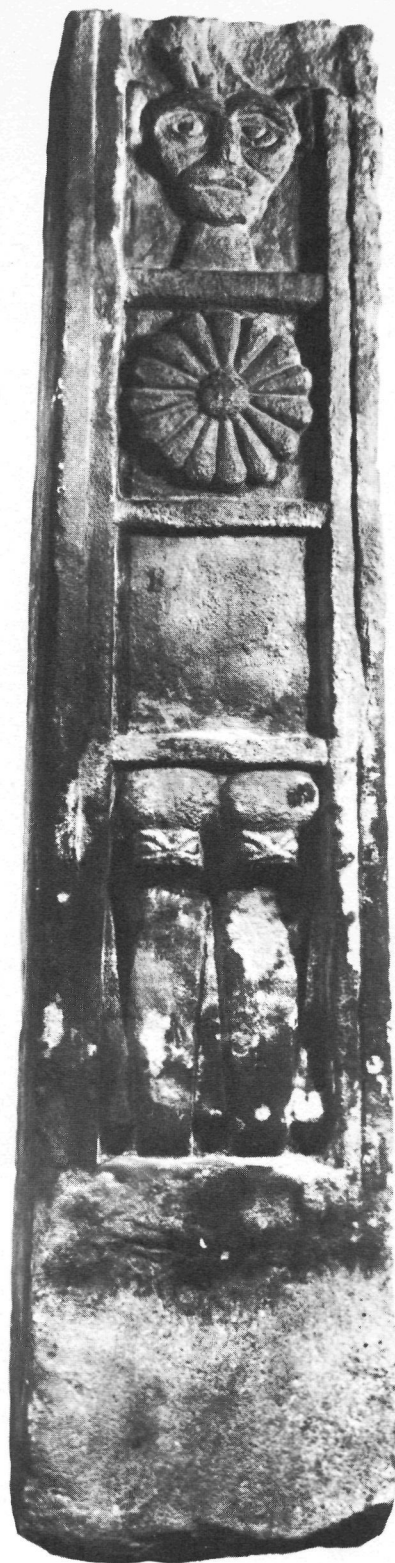

Small "obelisk" with bas-reliefs consisting of a human face, a rosette(?), and two uraeus-serpents wearing sun-disks on their heads. It was discovered in the Oriental Institute's first year of excavation in Nubia in the ruins of a mountain chapel high above the Bab Kalabsha; its date is probably Roman.